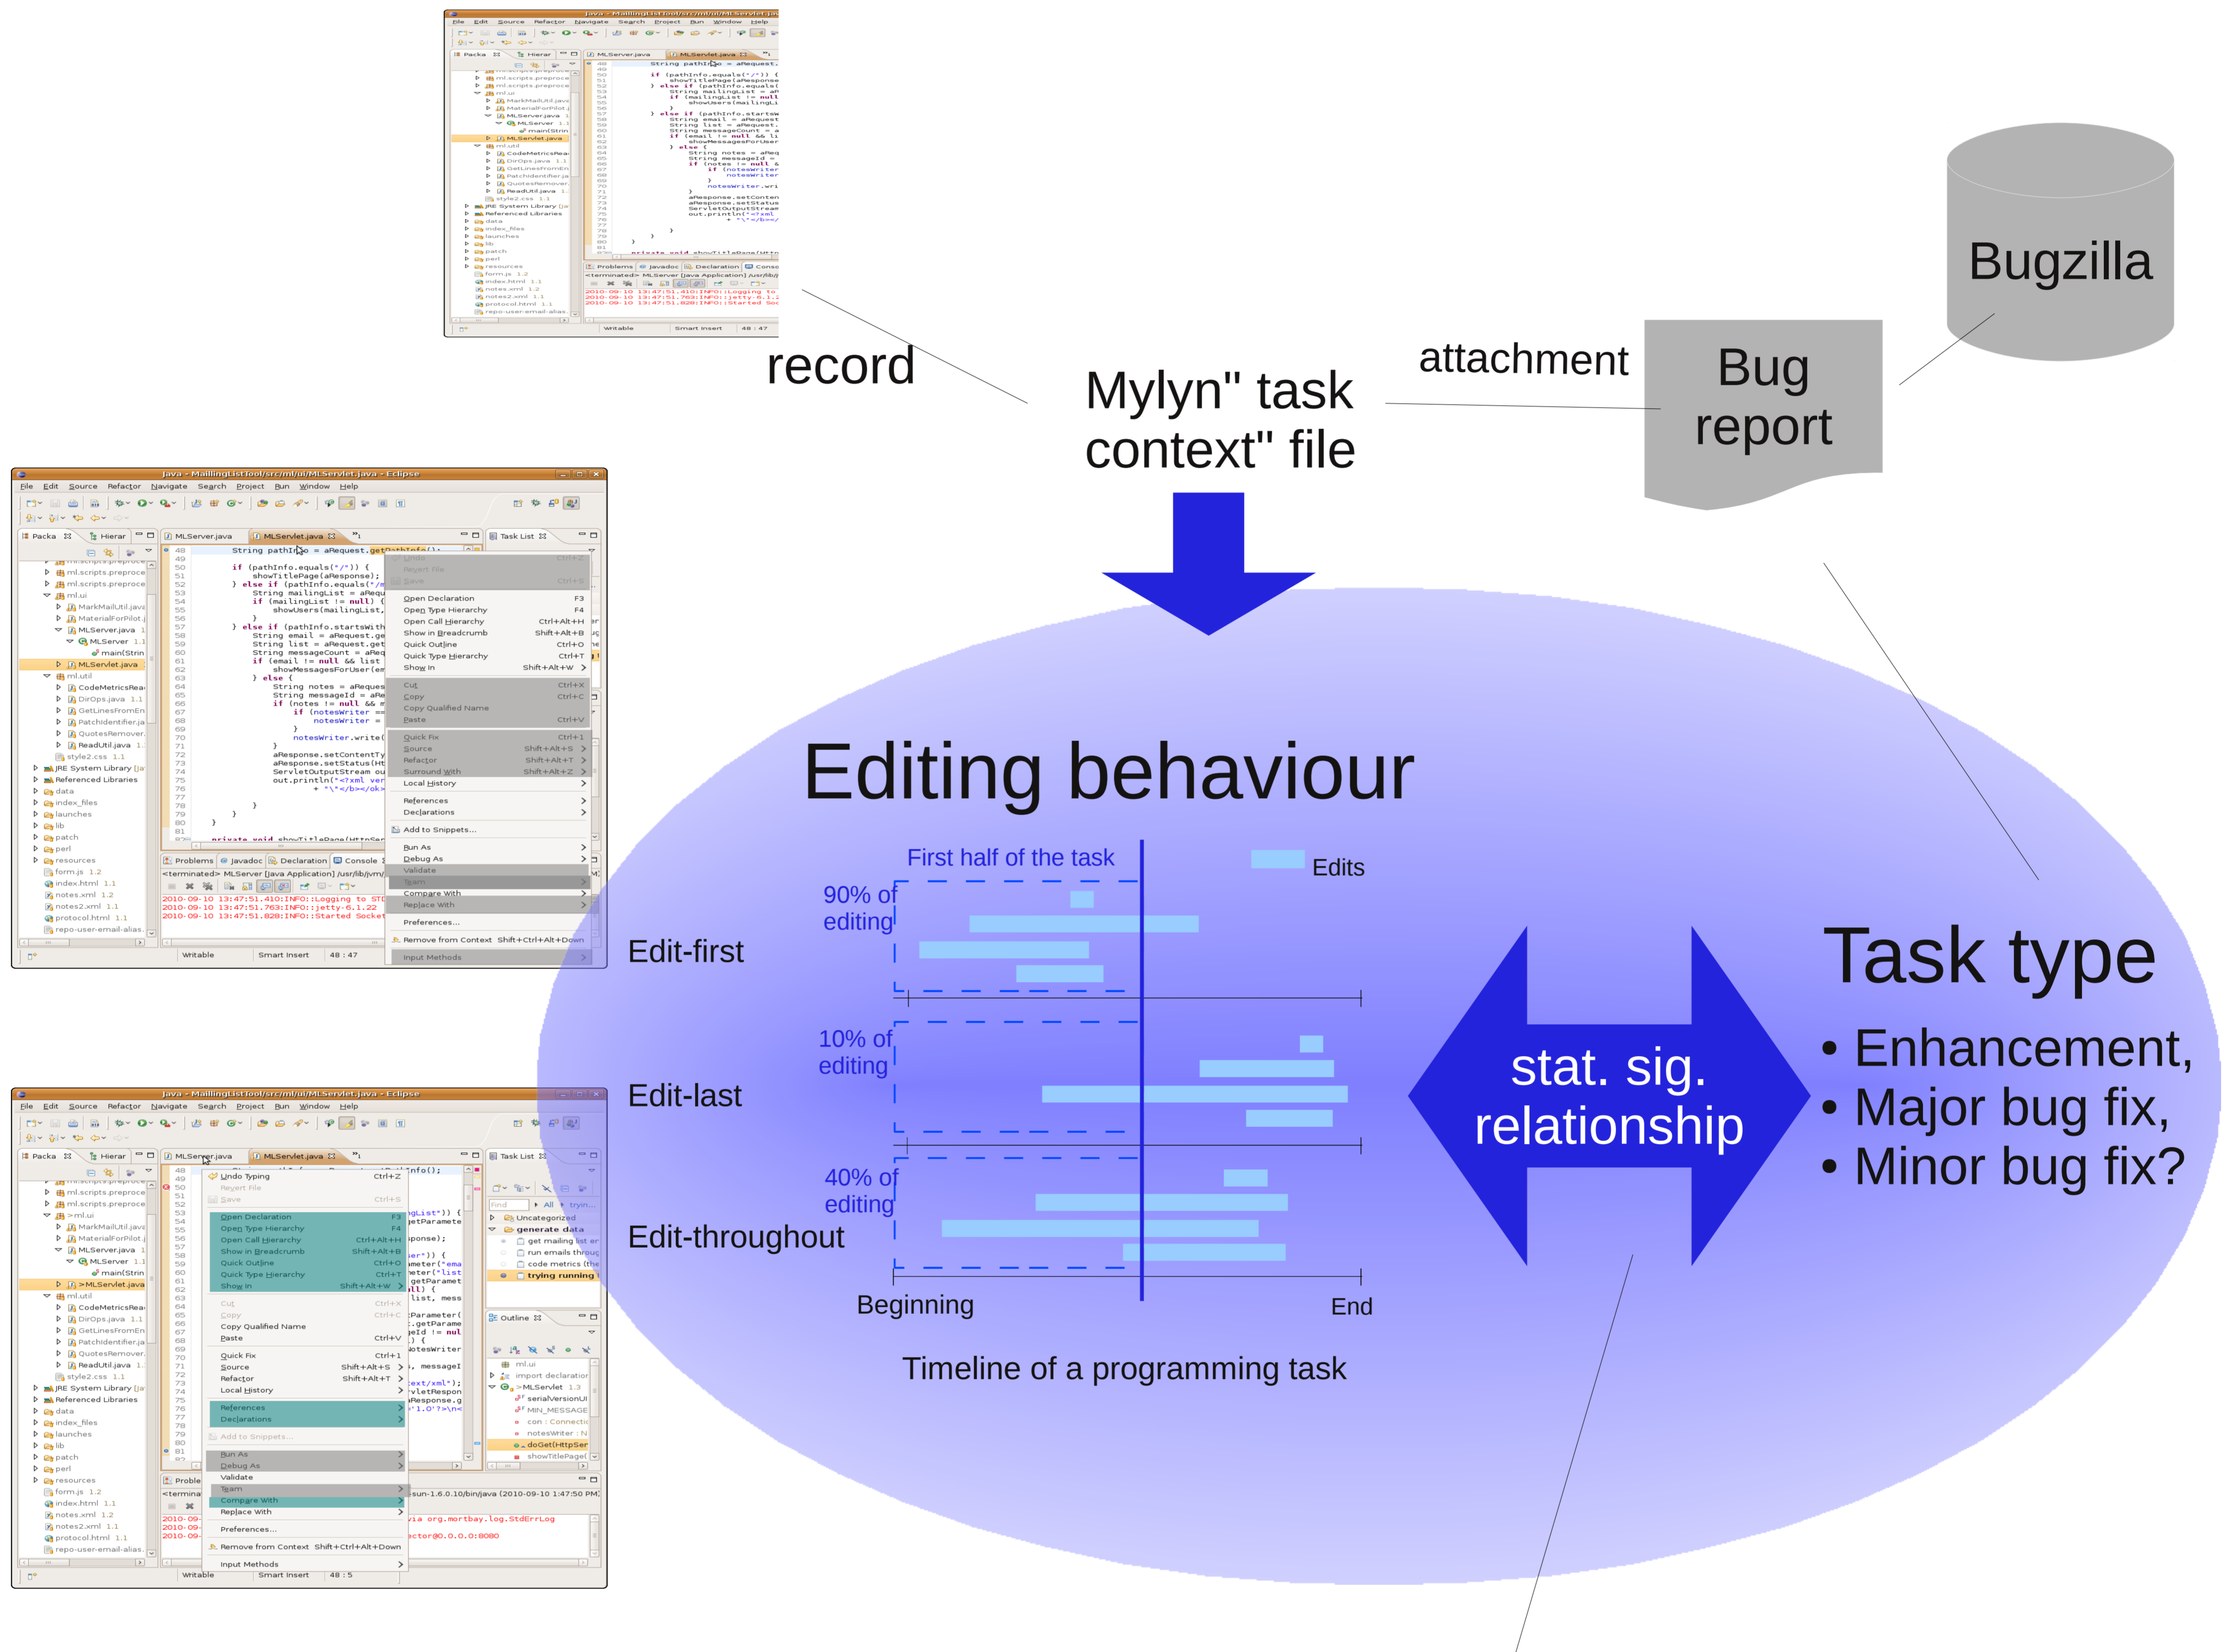

The Influence of the Task on Programmer Behaviour

Annie Ying and Martin Robillard
McGill University

	edit-first	edit-last	edit-throughout	total
Enh.	125 (-)	341	714	1180
Minor	69	124 (-)	329 (+)	522
Major	401 (+)	714	1428 (+)	2543
total	595	1179	2471	